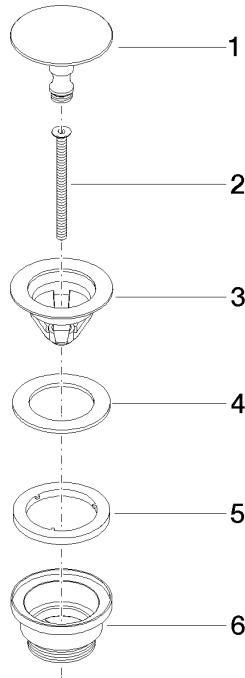

Basin Waste without press-closing 1 1/4" - Brushed Light Gold

IMO

10 126 970

Fits: IMO, LULU, MADISON, MEM, TARA,
CL.1, LISSÉ, VAIA, META, CYO

	Brushed Light Gold	10 126 970-27
	Chrome	10 126 970-00
	Brushed Platinum	10 126 970-06
	Platinum	10 126 970-08
	Durabress (23kt Gold)	10 126 970-09
	Dark Chrome	10 126 970-19
	Light Gold	10 126 970-26
	Brushed Durabress (23kt Gold)	10 126 970-28
	Matte Black	10 126 970-33
	Brushed Bronze	10 126 970-42
	Brushed Champagne (22kt Gold)	10 126 970-46
	Champagne (22kt Gold)	10 126 970-47
	Brushed Chrome	10 126 970-93
	Brushed Dark Platinum	10 126 970-99

Basin Waste without press-closing 1 1/4" - Brushed Light Gold

IMO

10 126 970

Only suitable for sinks without an overflow.

10 126 970

Parts for other finishes can be found here: [Chrome](#)

Spare parts list

No.	Item Number	Name	Quantity used	Delivery time
1	09 31 20 097-27	plug	1	60
2	09 30 30 179 90	screw	1	2
3	09 11 01 038-27	cup	1	60
4	09 14 05 061 90	seal	1	2
5	09 14 03 153 90	seal	1	2
6	09 11 10 156-27	connection	1	60